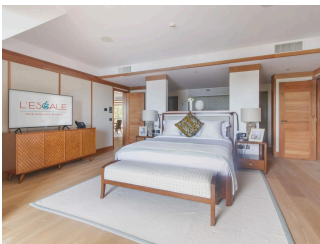

TWO BEDROOM LUXURY PENTHOUSE

4 Adults