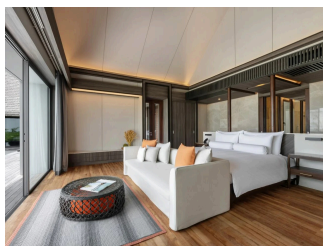

 80 Rooms

 2 Restaurants

 5 Star

 2 Bars

MADIFUSHI PRIVATE ISLAND

Suitable For

- Family & Kids
- Honeymoon
- Adventurous
- All Inclusive
- Wellness Focused

Transfers

- Seaplane - (30 Mins)

Board Basis Options

- Breakfast
- Half Board
- Full Board
- All - Inclusive
- All Inclusive Premium

FACILITIES

**SEAPLANE
TRANSFER**

ACCOMMODATIONS

SERENE POOL VILLA

TWO BEDROOM SERENE POOL VILLA