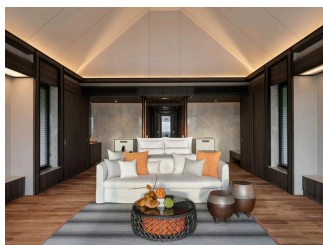

 80 Rooms

 2 Restaurants

 5 Star

 2 Bars

MADIFUSHI PRIVATE ISLAND

Suitable For

- Family & Kids
- Honeymoon
- Adventurous
- All Inclusive
- Wellness Focused

Transfers

- Seaplane - (30 Mins)

Board Basis Options

- Breakfast
- Half Board
- Full Board
- All - Inclusive
- All Inclusive Premium

FACILITIES

**SEAPLANE
TRANSFER**

ACCOMMODATIONS

SERENE POOL VILLA

TWO BEDROOM SERENE POOL VILLA