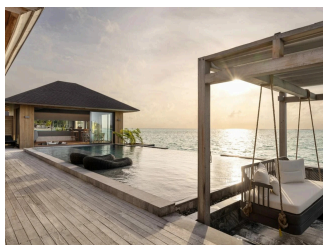

 80 Rooms

 2 Restaurants

 5 Star

 2 Bars

MADIFUSHI PRIVATE ISLAND

Suitable For

- Family & Kids
- Honeymoon
- Adventurous
- All Inclusive
- Wellness Focused

Transfers

- Seaplane - (30 Mins)

Board Basis Options

- Breakfast
- Half Board
- Full Board
- All - Inclusive
- All Inclusive Premium

FACILITIES

**SEAPLANE
TRANSFER**

ACCOMMODATIONS

SERENE POOL VILLA

TWO BEDROOM SERENE POOL VILLA

GRAND MADIFUSHI SERENITY POOL VILLA

AQUA POOL VILLA

TRANQUIL AQUA POOL VILLA

GRAND MADIFUSHI AQUA POOL VILLA

GALLERY