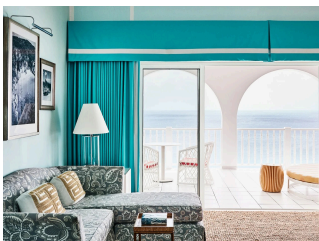

CORNER OCEAN VIEW PREMIUM

This is a king accommodations oversized wraparound private terrace panoramic ocean views spacious living area.

2 Adults