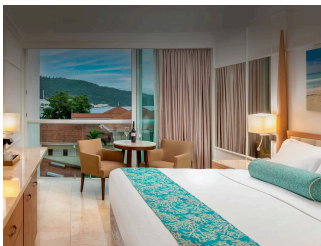

1316 Rooms

5 Restaurants

4 Star +

6 Bars

MOON PALACE JAMAICA

Suitable For

- Family & Kids
- Adventurous
- All Inclusive
- Wellness Focused

Board Basis Options

- All Inclusive

ACCOMMODATIONS

RESORT VIEW ROOM

 2 Adults

DELUXE RESORT VIEW WITH BALCONY

 2 Adults

DELUXE OCEAN VIEW

 2 Adults

SUPERIOR DELUXE OCEAN VIEW WITH BALCONY

 2 Adults

SUPERIOR HONEYMOON DELUXE

 2 Adults

SUPERIOR WALK OUT SUITE

 2 Adults

SUPERIOR JUNIOR SUITE OCEAN VIEW

 2 Adults

SUPERIOR GOVERNOR SUITE

 2 Adults

SUPERIOR FAMILY DELUXE

 2 Adults

SUPERIOR TWO BEDROOM PRESIDENTIAL SUITE

 2 Adults

GALLERY