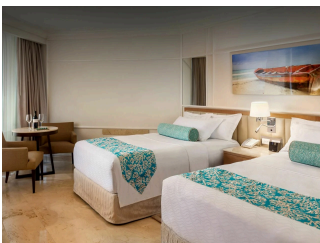

1316 Rooms

5 Restaurants

4 Star +

6 Bars

MOON PALACE JAMAICA

Suitable For

- Family & Kids
- Adventurous
- All Inclusive
- Wellness Focused

Board Basis Options

- All Inclusive

ACCOMMODATIONS

RESORT VIEW ROOM

2 Adults

DELUXE RESORT VIEW WITH BALCONY

2 Adults

DELUXE OCEAN VIEW

 2 Adults

SUPERIOR DELUXE OCEAN VIEW WITH BALCONY

 2 Adults

SUPERIOR HONEYMOON DELUXE

 2 Adults

SUPERIOR WALK OUT SUITE

 2 Adults

SUPERIOR JUNIOR SUITE OCEAN VIEW

 2 Adults

SUPERIOR GOVERNOR SUITE

 2 Adults

SUPERIOR FAMILY DELUXE

 2 Adults

SUPERIOR TWO BEDROOM PRESIDENTIAL SUITE

 2 Adults

GALLERY