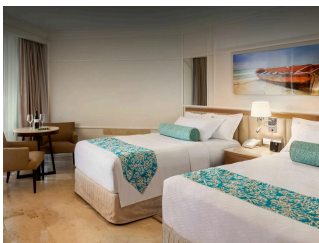

 1316 Rooms

 5 Restaurants

 4 Star +

 6 Bars

MOON PALACE JAMAICA

Suitable For

- Family & Kids
- Adventurous
- All Inclusive
- Wellness Focused

Board Basis Options

- All Inclusive

ACCOMMODATIONS

RESORT VIEW ROOM

 2 Adults

DELUXE RESORT VIEW WITH BALCONY

 2 Adults

DELUXE OCEAN VIEW

 2 Adults

SUPERIOR DELUXE OCEAN VIEW WITH BALCONY

 2 Adults

SUPERIOR HONEYMOON DELUXE

 2 Adults

SUPERIOR WALK OUT SUITE

 2 Adults

SUPERIOR JUNIOR SUITE OCEAN VIEW

 2 Adults

SUPERIOR GOVERNOR SUITE

 2 Adults

SUPERIOR FAMILY DELUXE

👤 2 Adults

SUPERIOR TWO BEDROOM PRESIDENTIAL SUITE

👤 2 Adults

GALLERY