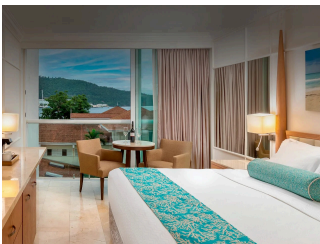

1316 Rooms

5 Restaurants

4 Star +

6 Bars

MOON PALACE JAMAICA

Suitable For

- Family & Kids
- Adventurous
- All Inclusive
- Wellness Focused

Board Basis Options

- All Inclusive

ACCOMMODATIONS

RESORT VIEW ROOM

2 Adults

DELUXE RESORT VIEW WITH BALCONY

2 Adults

DELUXE OCEAN VIEW

 2 Adults

SUPERIOR DELUXE OCEAN VIEW WITH BALCONY

 2 Adults

SUPERIOR HONEYMOON DELUXE

 2 Adults

SUPERIOR WALK OUT SUITE

 2 Adults

SUPERIOR JUNIOR SUITE OCEAN VIEW

 2 Adults

SUPERIOR GOVERNOR SUITE

 2 Adults

SUPERIOR FAMILY DELUXE

 2 Adults

SUPERIOR TWO BEDROOM PRESIDENTIAL SUITE

 2 Adults

GALLERY