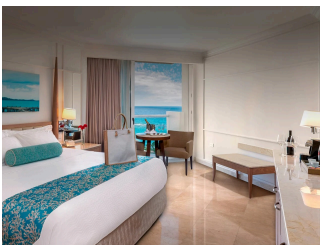

- All Inclusive

ACCOMMODATIONS

RESORT VIEW ROOM

 2 Adults

DELUXE RESORT VIEW WITH BALCONY

 2 Adults

DELUXE OCEAN VIEW

 2 Adults

SUPERIOR DELUXE OCEAN VIEW WITH BALCONY

 2 Adults

SUPERIOR HONEYMOON DELUXE

 2 Adults

SUPERIOR WALK OUT SUITE

 2 Adults

SUPERIOR JUNIOR SUITE OCEAN VIEW

 2 Adults

SUPERIOR GOVERNOR SUITE

 2 Adults

SUPERIOR FAMILY DELUXE

👤 2 Adults

SUPERIOR TWO BEDROOM PRESIDENTIAL SUITE

👤 2 Adults

GALLERY