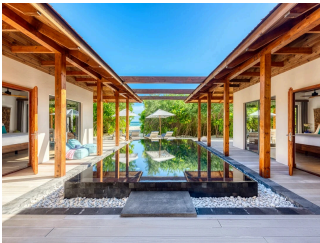

ACCOMMODATIONS

OVERWATER POOL VILLA LAGOON

Size: 140m2 Located above the turquoise lagoon, the one-bedroom overwater villas feature glass bottom floor, high ceiling and infinity-edge pool, the private terrace has a staircase that leads to the Indian ocean. Overwater

 2 Adults

BEACH POOL SUITE SUNRISE

BEACH POOL VILLA DELUXE

Size: 190m2 Spacious villas set over 190 m2, facing the ocean with direct beach access, cradled by lush greenery with high privacy. The generous living room includes 1 king Sofa that can be converted into a bed for families. Private Sala on the upper level, perfect for relaxing sundowners to cool down, plunge pool on ground level with ocean and sunset view. Beach Pool Villas accommodate 2 adults or 2 adults and 2 children.

 3 Adults

OVERWATER VILLA OCEAN

Size: 140m2 Located above the turquoise lagoon, the one-bedroom overwater villas feature glass bottom floor, high ceiling and infinity-edge pool, the private terrace has a staircase that leads to the Indian ocean. Overwater

 2 Adults

THREE BEDROOM BEACH POOL RESIDENCE

Size: 230m2 Beach Pool Residences are each positioned at least one unit distance from neighbouring villas and face out to the ocean. The Residence contains 2 master bedrooms with ensuite with two separate wings. 1 twin bedroom and a private twin bed massage room connected by the expansive living and dining area. The outside lounging area includes a private pool. Beach Pool Residences accommodate 6 adults or 4 adults and 2 children.