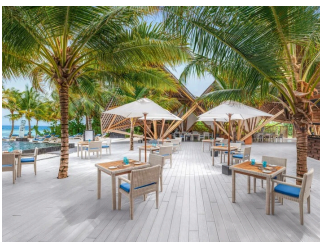

 105 Rooms

 3 Restaurants

 5 Star

 2 Bars

MOVENPICK RESORT KUREDHIVARU MALDIVES

NOONU ATOLL, MALDIVES

Mövenpick Resort Kuredhivaru Maldives, a tropical paradise nestled in the Noonu Atoll, just a 45-minute seaplane journey from Male International Airport. This idyllic retreat is a haven for both adventure enthusiasts and relaxation seekers, thanks to its vibrant house reef, pristine white sand beaches, and postcard-worthy vistas. This resort is comprised of 105 villas, each with a private pool, inviting terrace, and direct access to the azure ocean. These villas combine modern design with eco-friendly principles, ensuring a comfortable and laid-back stay for guests. They can indulge in a culinary journey at three restaurants and wine lounge. Mövenpick Resort Kuredhivaru Maldives promises an unforgettable island retreat.

 2 Adults

BEACH POOL SUITE SUNRISE

BEACH POOL VILLA DELUXE

Size: 190m2 Spacious villas set over 190 m2, facing the ocean with direct beach access, cradled by lush greenery with high privacy. The generous living room includes 1 king Sofa that can be converted into a bed for families. Private Sala on the upper level, perfect for relaxing sundowners to cool down, plunge pool on ground level with ocean and sunset view. Beach Pool Villas accommodate 2 adults or 2 adults and 2 children.

 2 Adults

RESTAURANTS

RESTAURANTS

ONU MARCHÉ

ONU Marché is the main dining area of the resort. Here guests may enjoy buffet breakfast and dinner and experience Mövenpick's signature marché concept with fresh, wholesome nutritious foods and local specialties.