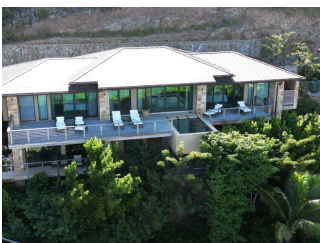

SEA SABELLA VILLA

6 Adults