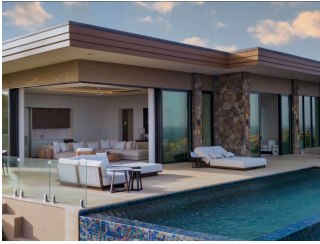

STARLIGHT VILLA

3 Adults