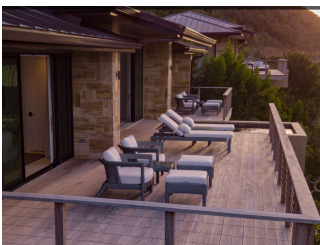

WINE DOWN VILLA

4 Adults