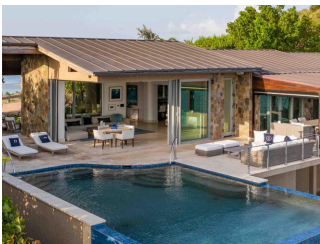

 50 Rooms

 2 Restaurants

 5 Star

 2 Bars

OIL NUT BAY

VIRGIN GORDA, BRITISH VIRGIN ISLANDS

Accessible only by boat or helicopter within Virgin Gorda, a high-end private residential resort community offering a strong sense of exclusivity and space. Villas and residences are individually designed, many with expansive sea views, private pools, and full-service amenities. The experience is highly personalised, with access to a marina, beach club, and curated dining options across the estate. Suited to affluent families or multi-generational groups seeking privacy, self-contained luxury, and a resort-style infrastructure within a private island setting.

EDGE OF PARADISE VILLA

 8 Adults

WATER'S EDGE VILLA

 8 Adults

COOKE LOOKOUT VILLA

 8 Adults

POSEIDON'S PERCH VILLA

 15 Adults

AMARONE VILLA

 8 Adults

CHEEMAUN VILLA

 6 Adults

REEF HOUSE VILLA

 6 Adults

ON THE WILD SIDE VILLA

 6 Adults