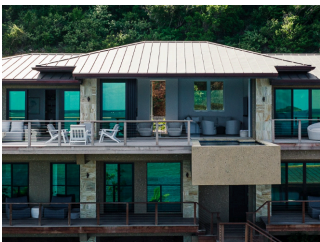

SHANTI VILLA

4 Adults