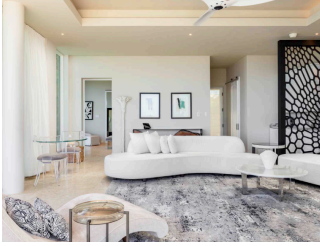

CLIFF SUITE

CLIFF PENTHOUSE SUITE

👤 2 Adults