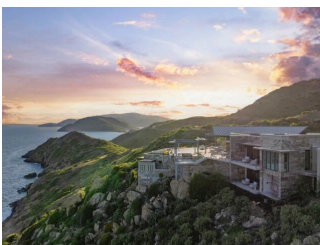

QUINTESSA VILLA

👤 9 Adults