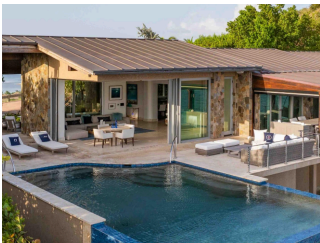

 50 Rooms

 2 Restaurants

 5 Star

 2 Bars

OIL NUT BAY

VIRGIN GORDA, BRITISH VIRGIN ISLANDS

Accessible only by boat or helicopter within Virgin Gorda, a high-end private residential resort community offering a strong sense of exclusivity and space. Villas and residences are individually designed, many with expansive sea views, private pools, and full-service amenities. The experience is highly personalised, with access to a marina, beach club, and curated dining options across the estate. Suited to affluent families or multi-generational groups seeking privacy, self-contained luxury, and a resort-style infrastructure within a private island setting.

EDGE OF PARADISE VILLA

 8 Adults

WATER'S EDGE VILLA

 8 Adults

COOKE LOOKOUT VILLA

 8 Adults

POSEIDON'S PERCH VILLA

 15 Adults

AMARONE VILLA

 8 Adults

CHEEMAUN VILLA

 6 Adults

REEF HOUSE VILLA

 6 Adults

ON THE WILD SIDE VILLA

 6 Adults