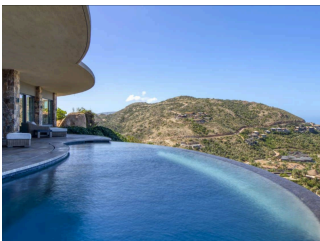

RAINBOW VILLA

2 Adults