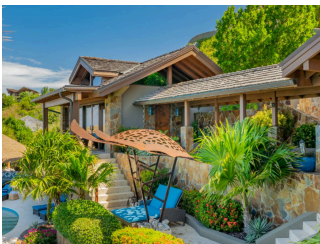

 50 Rooms

 2 Restaurants

 5 Star

 2 Bars

OIL NUT BAY

VIRGIN GORDA, BRITISH VIRGIN ISLANDS

Accessible only by boat or helicopter within Virgin Gorda, a high-end private residential resort community offering a strong sense of exclusivity and space. Villas and residences are individually designed, many with expansive sea views, private pools, and full-service amenities. The experience is highly personalised, with access to a marina, beach club, and curated dining options across the estate. Suited to affluent families or multi-generational groups seeking privacy, self-contained luxury, and a resort-style infrastructure within a private island setting.

EDGE OF PARADISE VILLA

 8 Adults

WATER'S EDGE VILLA

 8 Adults

COOKE LOOKOUT VILLA

 8 Adults

POSEIDON'S PERCH VILLA

 15 Adults

AMARONE VILLA

 8 Adults

CHEEMAUN VILLA

 6 Adults

REEF HOUSE VILLA

 6 Adults

ON THE WILD SIDE VILLA

 6 Adults