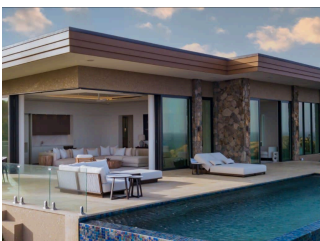

STARLIGHT VILLA

3 Adults