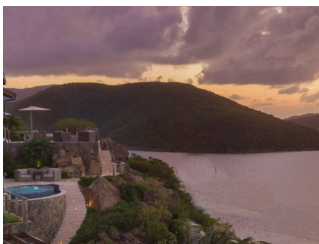

COMPASS ROSE VILLA

8 Adults