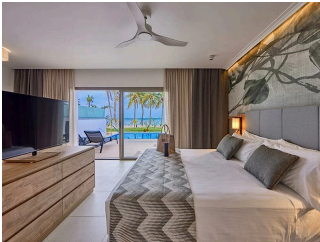

 300 Rooms

 5 Restaurants

 4 Star

 2 Bars

RIU PALACE MAURITIUS

Suitable For

- All Inclusive
- Adult Focused

Board Basis Options

- All Inclusive
-

ACCOMMODATIONS

JUNIOR SUITE LATERAL SEA VIEW

 2 Adults
