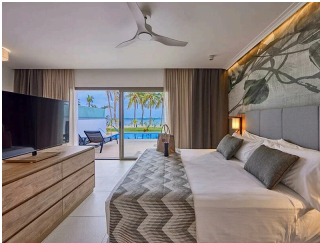

- All Inclusive
-

ACCOMMODATIONS

JUNIOR SUITE LATERAL SEA VIEW

 2 Adults
