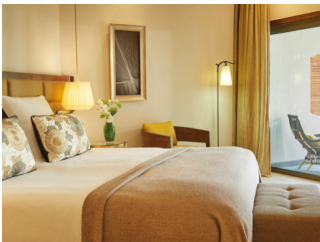

69 Rooms

4 Restaurants

5 Star

3 Bars

ROYAL PALM BEACHCOMBER LUXURY

Board Basis Options

- Half Board
- Breakfast

ACCOMMODATIONS

JUNIOR SUITE

TROPICAL SUITE

OCEAN SUITE

PALM SUITE

GARDEN SUITE

SENIOR SUITE

PENTHOUSE

PRESIDENTIAL SUITE

ROYAL SUITE
