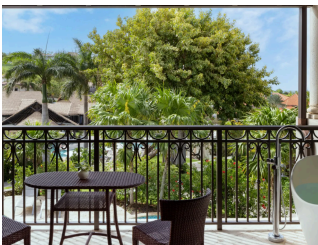

SOUTH SEAS WATERFALL RIVER POOL JUNIOR SUITE WITH BALCONY TRANQUILITY SOAKING TUB

The bedroom features a king size bed, smart TV and convenience outlets in 110 and 240 volts. The bathroom boasts a large walk-in shower, vanity, and water closet enclosed with frosted glass. The balcony features outdoor dining, a free standing Tranquility Soaking Tub for two and a chaise lounge. This junior suite overlooks the waterfall river pool. For refreshment, the room includes Robert Mondavi varietal wines and a refrigerator stocked with bottled water, juice, soda and local beer.

2 Adults