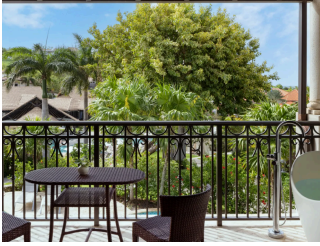

SOUTH SEAS WATERFALL RIVER POOL JUNIOR SUITE WITH BALCONY TRANQUILITY SOAKING TUB

The bedroom features a king size bed, smart TV and convenience outlets in 110 and 240 volts. The bathroom boasts a large walk-in shower, vanity, and water closet enclosed with frosted glass. The balcony features outdoor dining, a free standing Tranquility Soaking Tub for two and a chaise lounge. This junior suite overlooks the waterfall river pool. For refreshment, the room includes Robert Mondavi varietal wines and a refrigerator stocked with bottled water, juice, soda and local beer.

2 Adults