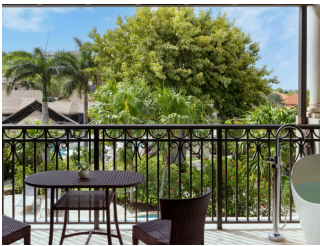

SOUTH SEAS WATERFALL RIVER POOL JUNIOR SUITE WITH BALCONY TRANQUILITY SOAKING TUB

The bedroom features a king size bed, smart TV and convenience outlets in 110 and 240 volts. The bathroom boasts a large walk-in shower, vanity, and water closet enclosed with frosted glass. The balcony features outdoor dining, a free standing Tranquility Soaking Tub for two and a chaise lounge. This junior suite overlooks the waterfall river pool. For refreshment, the room includes Robert Mondavi varietal wines and a refrigerator stocked with bottled water, juice, soda and local beer.

2 Adults