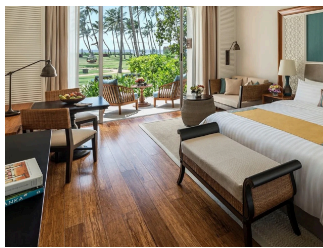

FACILITIES

INDOOR SPORTS

GOLF FACILITIES

SPA

KIDS CLUB

YOGA

GYM

**CONFERENCE
FACILITY**

ACCOMMODATIONS

DELUXE ROOM

The Deluxe Rooms offer the views of golf course or tropical gardens. There is a terrace or balcony overlooking the resorts vast greenery. There are 48 rooms