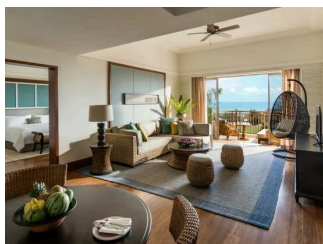

### *DELUXE ROOM*

The Deluxe Rooms offer the views of golf course or tropical gardens. There is a terrace or balcony overlooking the resorts vast greenery. There are 48 rooms

### *PREMIER OCEAN SUITE*

Premier Ocean Suites offer a separate living and dining area, and the private balcony offers a front row seat to spectacular views over the Indian Ocean. There are 18 suites.