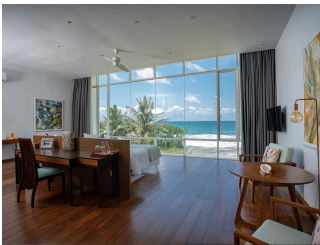

### *DELUXE ROOM (MAYIL)*

This ocean-facing deluxe is located on the first floor. It comes with a queen sized bed, seating area, study desk, open wardrobe and ensuite facilities.

 2 Adults

*DELUXE ROOM (MUSIKAYA)*

This ocean-facing deluxe is located on the first floor. It comes with a queen sized bed, seating area, study desk, open wardrobe and ensuite facilities.

 2 Adults

*DELUXE ROOM (MONARA)*

This ocean-facing deluxe is located on the pool deck. It comes with a king sized bed, seating area, open wardrobe, ensuite facilities and private open deck.

 2 Adults

*SUITE (YANAI)*

This ocean-facing suite is located on the corner of the first floor. It comes with a king sized bed, seating area, dining area, study desk, open wardrobe and ensuite facilities.

 2 Adults

*SUITE (ALIYA)*

This ocean-facing Suite is located on the beach lawn. It comes with a king sized bed, seating area, dining area, open wardrobe, courtyard, ensuite facilities and private deck chairs.