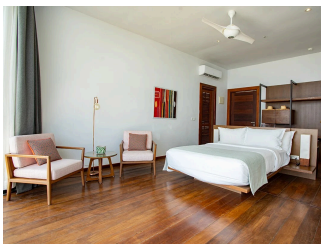

### *DELUXE ROOM (MORA)*

This ocean-facing deluxe is located on the corner of the first floor. It comes with a king sized bed, seating area, study desk, open wardrobe and ensuite facilities

 2 Adults

### *DELUXE ROOM (MAYIL)*

This ocean-facing deluxe is located on the first floor. It comes with a queen sized bed, seating area, study desk, open wardrobe and ensuite facilities.

 2 Adults

*DELUXE ROOM (MUSIKAYA)*

This ocean-facing deluxe is located on the first floor. It comes with a queen sized bed, seating area, study desk, open wardrobe and ensuite facilities.

 2 Adults

*DELUXE ROOM (MONARA)*

This ocean-facing deluxe is located on the pool deck. It comes with a king sized bed, seating area, open wardrobe, ensuite facilities and private open deck.

 2 Adults

*SUITE (YANAI)*

This ocean-facing suite is located on the corner of the first floor. It comes with a king sized bed, seating area, dining area, study desk, open wardrobe and ensuite facilities.