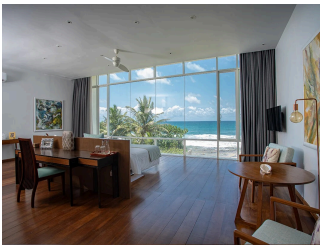

 2 Adults

DELUXE ROOM (MAYIL)

This ocean-facing deluxe is located on the first floor. It comes with a queen sized bed, seating area, study desk, open wardrobe and ensuite facilities.

 2 Adults

DELUXE ROOM (MUSIKAYA)

This ocean-facing deluxe is located on the first floor. It comes with a queen sized bed, seating area, study desk, open wardrobe and ensuite facilities.

 2 Adults

DELUXE ROOM (MONARA)

This ocean-facing deluxe is located on the pool deck. It comes with a king sized bed, seating area, open wardrobe, ensuite facilities and private open deck.

 2 Adults

SUITE (YANAI)

This ocean-facing suite is located on the corner of the first floor. It comes with a king sized bed, seating area, dining area, study desk, open wardrobe and ensuite facilities.

 2 Adults

SUITE (ALIYA)

This ocean-facing Suite is located on the beach lawn. It comes with a king sized bed, seating area, dining area, open wardrobe, courtyard, ensuite facilities and private deck chairs.

 2 Adults