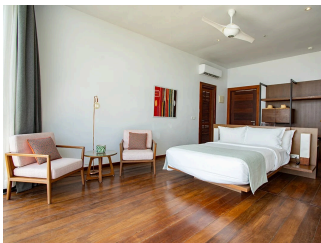

- Breakfast
- Half Board
- Full Board

ACCOMMODATIONS

DELUXE ROOM (MORA)

This ocean-facing deluxe is located on the corner of the first floor. It comes with a king sized bed, seating area, study desk, open wardrobe and ensuite facilities

 2 Adults

DELUXE ROOM (MAYIL)

This ocean-facing deluxe is located on the first floor. It comes with a queen sized bed, seating area, study desk, open wardrobe and ensuite facilities.

 2 Adults

DELUXE ROOM (MUSIKAYA)

This ocean-facing deluxe is located on the first floor. It comes with a queen sized bed, seating area, study desk, open wardrobe and ensuite facilities.

 2 Adults

DELUXE ROOM (MONARA)

This ocean-facing deluxe is located on the pool deck. It comes with a king sized bed, seating area, open wardrobe, ensuite facilities and private open deck.

 2 Adults

SUITE (YANAI)

This ocean-facing suite is located on the corner of the first floor. It comes with a king sized bed, seating area, dining area, study desk, open wardrobe and ensuite facilities.

 2 Adults