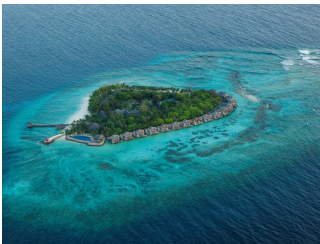

PREMIUM WATER VILLA