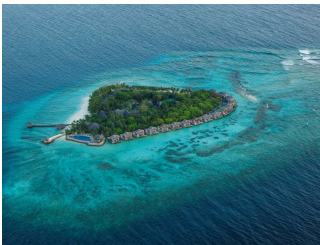

NIRVANA PRESIDENTIAL SUITE (TWO BEDROOM BEACH SUITE WITH POOL)

NIRVANA BEACH SUITE (TWO-BEDROOM BEACH SUITE WITH POOL)