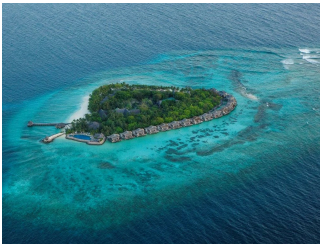

PREMIUM WATER VILLA

DELUXE BEACH VILLA