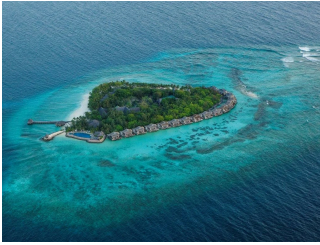

DELUXE BEACH VILLA

ACCOMMODATIONS

SUPERIOR BEACH VILLA