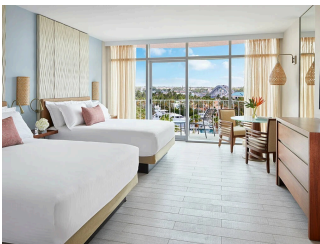

THE CORAL AT ATLANTIS

Suitable For

- Family & Kids
- Honeymoon Benefits
- Adventurous
- Wellness Focused

Board Basis Options

- Room Only
- Breakfast
- Half Board
- All Inclusive

ACCOMMODATIONS

KING – TERRACE VIEW

 2 Adults

DOUBLE QUEEN – TERRACE VIEW

 2 Adults

KING – WATER VIEW

 2 Adults

PREMIUM - DOUBLE QUEEN – TERRACE VIEW

 2 Adults

PREMIUM – DOUBLE QUEEN – HARBOUR VIEW

 2 Adults

PREMIUM – DOUBLE QUEEN – WATER VIEW

 2 Adults

PREMIUM 1 BEDROOM REGAL SUITE

 2 Adults

PREMIUM 2 BEDROOM REGAL SUITE

 4 Adults