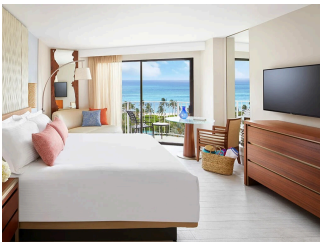

THE CORAL AT ATLANTIS

Suitable For

- Family & Kids
- Honeymoon Benefits
- Adventurous
- Wellness Focused

Board Basis Options

- Room Only
- Breakfast
- Half Board
- All Inclusive

ACCOMMODATIONS

KING – TERRACE VIEW

 2 Adults

DOUBLE QUEEN – TERRACE VIEW

 2 Adults

KING – WATER VIEW

 2 Adults

PREMIUM - DOUBLE QUEEN – TERRACE VIEW

 2 Adults

PREMIUM – DOUBLE QUEEN – HARBOUR VIEW

 2 Adults

PREMIUM – DOUBLE QUEEN – WATER VIEW

 2 Adults

PREMIUM 1 BEDROOM REGAL SUITE

 2 Adults

PREMIUM 2 BEDROOM REGAL SUITE

 4 Adults