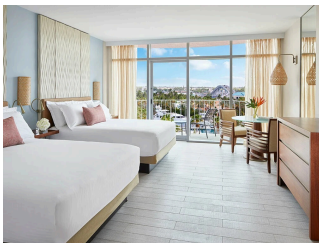

THE CORAL AT ATLANTIS

Suitable For

- Family & Kids
- Honeymoon Benefits
- Adventurous
- Wellness Focused

Board Basis Options

- Room Only
- Breakfast
- Half Board
- All Inclusive

ACCOMMODATIONS

KING – TERRACE VIEW

 2 Adults

DOUBLE QUEEN – TERRACE VIEW

 2 Adults

KING – WATER VIEW

 2 Adults

PREMIUM - DOUBLE QUEEN – TERRACE VIEW

 2 Adults

PREMIUM – DOUBLE QUEEN – HARBOUR VIEW

 2 Adults

PREMIUM – DOUBLE QUEEN – WATER VIEW

 2 Adults

PREMIUM 1 BEDROOM REGAL SUITE

 2 Adults

PREMIUM 2 BEDROOM REGAL SUITE

 4 Adults