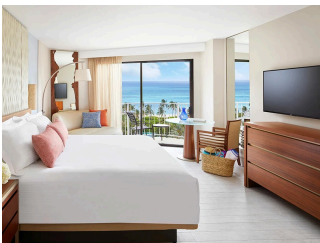

THE CORAL AT ATLANTIS

Suitable For

- Family & Kids
- Honeymoon Benefits
- Adventurous
- Wellness Focused

Board Basis Options

- Room Only
- Breakfast
- Half Board
- All Inclusive

ACCOMMODATIONS

KING – TERRACE VIEW

 2 Adults

DOUBLE QUEEN – TERRACE VIEW

 2 Adults

KING – WATER VIEW

 2 Adults

PREMIUM - DOUBLE QUEEN – TERRACE VIEW

 2 Adults

PREMIUM – DOUBLE QUEEN – HARBOUR VIEW

 2 Adults

PREMIUM – DOUBLE QUEEN – WATER VIEW

 2 Adults

PREMIUM 1 BEDROOM REGAL SUITE

 2 Adults

PREMIUM 2 BEDROOM REGAL SUITE

 4 Adults