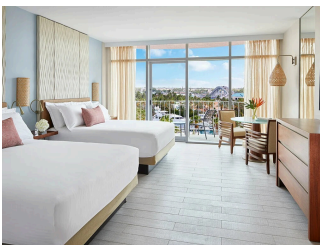

THE CORAL AT ATLANTIS

Suitable For

- Family & Kids
- Honeymoon Benefits
- Adventurous
- Wellness Focused

Board Basis Options

- Room Only
- Breakfast
- Half Board
- All Inclusive

ACCOMMODATIONS

KING – TERRACE VIEW

 2 Adults

DOUBLE QUEEN – TERRACE VIEW

 2 Adults

KING – WATER VIEW

 2 Adults

PREMIUM - DOUBLE QUEEN – TERRACE VIEW

 2 Adults

PREMIUM – DOUBLE QUEEN – HARBOUR VIEW

 2 Adults

PREMIUM – DOUBLE QUEEN – WATER VIEW

 2 Adults

PREMIUM 1 BEDROOM REGAL SUITE

 2 Adults

PREMIUM 2 BEDROOM REGAL SUITE

 4 Adults