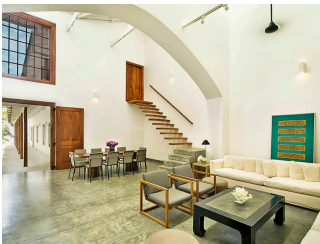

PEDLAR 65 SUITE 1

PEDLAR SUITE 3

2 Adults