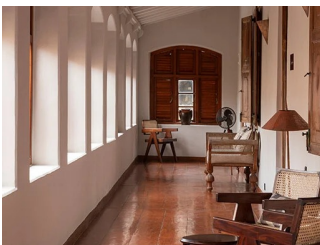

PEDLAR SUITE 2

2 Adults