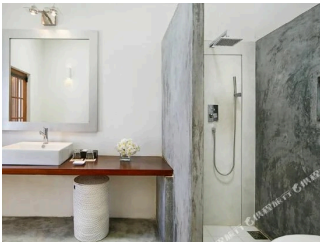

CHURCH SUITE 3

2 Adults