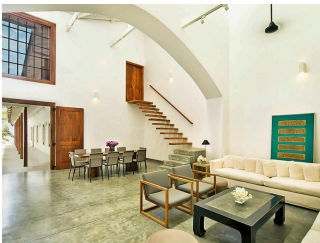

PEDLAR SUITE 3

2 Adults