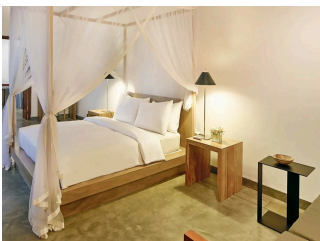

PEDLAR 65 SUITE 2

2 Adults