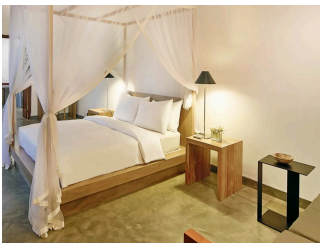

PEDLAR 65 SUITE 2

2 Adults