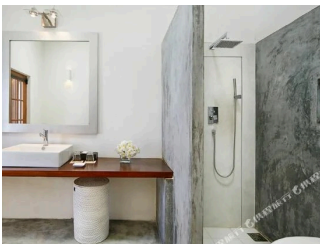

CHURCH SUITE 3

2 Adults