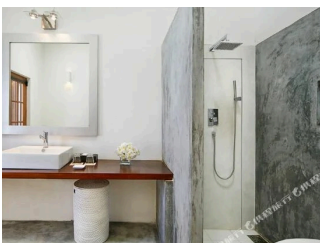

There are 05 suites from this category.

HEADMASTER'S

Located on first floor, double bed with mosquito net on a raised platform overlooking the lighthouse and the pool in courtyard, old hard wood floors, exposed antique wood beams, separate dressing room with WC, copper clad shower, luxury toiletry, and a mini bar with tea making facilities.

 2 Adults

PREFECT'S

Located on ground floor in the frangipani courtyard and next to the pool, double bed with mosquito net, separate shower room and an antique bath tub, outside sitting area, luxury toiletry, mini bar with tea making facilities

CHURCH SUITE 2

 2 Adults

CHURCH SUITE 3

 2 Adults

CHURCH SUITE 4

 2 Adults

CHURCH SUITE 5

 2 Adults