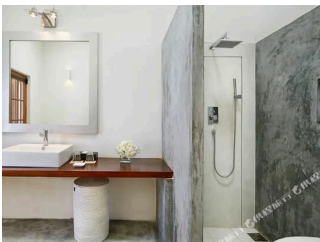

CHURCH SUITE 3

2 Adults