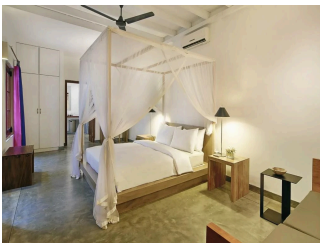

ARTS

2 Adults