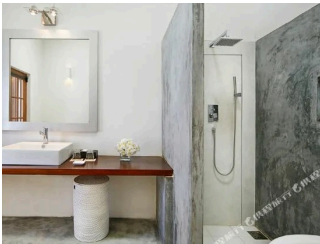

There are 05 suites from this category.

HEADMASTER'S

Located on first floor, double bed with mosquito net on a raised platform overlooking the lighthouse and the pool in courtyard, old hard wood floors, exposed antique wood beams, separate dressing room with WC, copper clad shower, luxury toiletry, and a mini bar with tea making facilities.

 2 Adults

PREFECT'S

Located on ground floor in the frangipani courtyard and next to the pool, double bed with mosquito net, separate shower room and an antique bath tub, outside sitting area, luxury toiletry, mini bar with tea making facilities

CHURCH SUITE 2

 2 Adults

CHURCH SUITE 3

 2 Adults

CHURCH SUITE 4

 2 Adults

CHURCH SUITE 5

 2 Adults