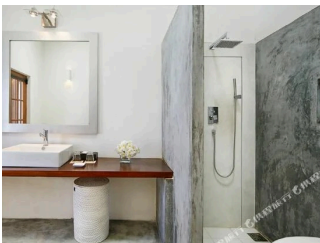

There are 05 suites from this category.

HEADMASTER'S

Located on first floor, double bed with mosquito net on a raised platform overlooking the lighthouse and the pool in courtyard, old hard wood floors, exposed antique wood beams, separate dressing room with WC, copper clad shower, luxury toiletry, and a mini bar with tea making facilities.

 2 Adults

PREFECT'S

Located on ground floor in the frangipani courtyard and next to the pool, double bed with mosquito net, separate shower room and an antique bath tub, outside sitting area, luxury toiletry, mini bar with tea making facilities

CHURCH SUITE 2

 2 Adults

CHURCH SUITE 3

 2 Adults

CHURCH SUITE 4

 2 Adults

CHURCH SUITE 5

 2 Adults