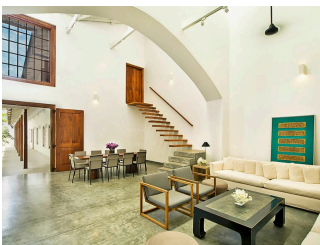

PEDLAR SUITE 3

2 Adults