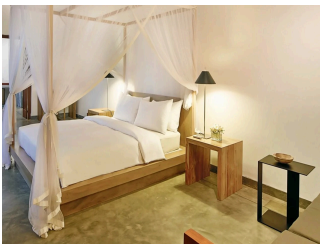

PEDLAR 65 SUITE 3

PEDLAR 65 SUITE 2

2 Adults