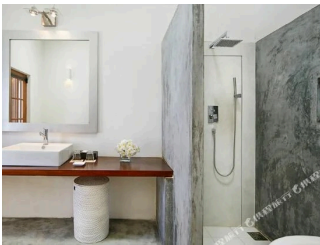

CHURCH SUITE 3

2 Adults