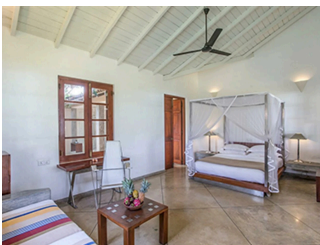

LEATHERBACK SUITE TWO

Leatherback Two has a outdoor bathroom. The suite has a private terraces with a sea view. We mainly recommend the leatherback suites for a couples (max is 1 extra bed to keep it comfortable for the Guests).