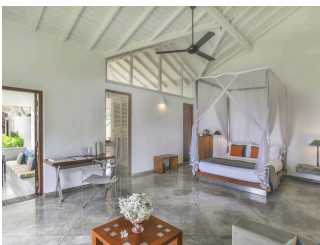

Olive Ridley Two is a suite featuring an outdoor shelter bathroom with a bathtub and shower. The suite has no ocean view but has a garden view.

LEATHERBACK SUITE ONE

Leatherback One is just next to the swimming pool. The suite has a outdoor bathroom. It has a shower covered with a roof, and also features a bathtub located in the garden. The suite has a private terraces with a sea view. We mainly recommend the leatherback suites for a couples (max is 1 extra bed to keep it comfortable for the Guests).

HAWKSBILL SUITE ONE

Hawksbill One is a very spacious suite with outdoor bathroom and sitting area. The suite has the largest outdoor bathroom in the hotel. The suite's bathroom is sheltered, has a bathtub, shower and separate garden. This suite has the sea view.

HAWKSBILL SUITE TWO

Hawksbill Two is a suite with outdoor bathroom and sitting area. The suite has the outdoor bathroom in the hotel. The suite's bathroom is sheltered, has a bathtub, shower and separate garden. This suite has the sea view.

OLIVE RIDLEY BEACH ROOM

Olive Ridley Beach Room most suitable for families with infants as it has indoor bathroom and is located on the ground floor. The suite can also accommodate a baby cot. Room has sea view with veranda.