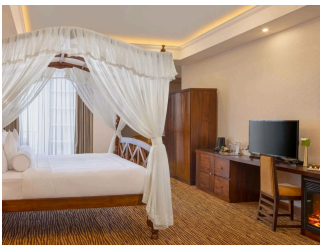

JUNIOR SUITE

Experience a world of refined indulgence at The Golden Ridge through our exclusive Junior Suites (DBL). With an emphasis on comfort and style, these suites offer a serene escape amidst the hill country's beauty. Whether you're seeking a romantic getaway or a serene solo retreat, our Junior Suites provide an intimate haven. Immerse yourself in panoramic hillside vistas, relish curated comfort, and let our hospitality weave your escape into a tapestry of unforgettable memories.

4 Adults