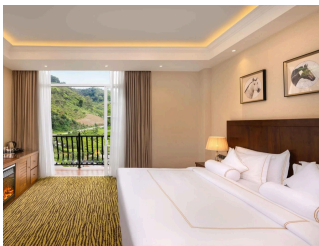

82 Rooms

2 Restaurants

4 Star

4 Bars

THE GOLDEN RIDGE HOTEL

Suitable For

- Family & Kids
- Honeymoon
- Adventurous
- Wellness Focused

Board Basis Options

- Breakfast
- Half Board
- Full Board

ACCOMMODATIONS

DELUXE ROOM

Experience a new level of luxury at The Golden Ridge with our Deluxe SGL/DBL (TWN or TPL) rooms. Whether you're a solo traveller seeking tranquillity or a couple ready to embrace hill country romance, our meticulously designed rooms cater to your unique preferences. Immerse yourself in panoramic views, indulge in curated comfort, and let our hospitality create a string of cherished memories. Your journey to elevated elegance begins here.

 2 Adults

DELUXE QUADRUPLE

At the Golden Ridge, Nuwara Eliya, we offer a range of luxury accommodations featuring all the amenities and facilities necessary to ensure that your visit is soothing and relaxing. We are here to satisfy your needs and requirements at all times, whether it is arranging in-room dining or simply recommending things to do in the hill country. Savour a freshly made cup of tea, while snuggled in front of the warmth of the fireplace. Lulled by the gentle coziness, indulge in the drowsy contentment awhile before cocooning yourself in your soft and warm bed. Wrapped in the fluffy comforter, slip away to the land of Nod.

 4 Adults

MOUNTAIN VIEW SUITES

Discover a new horizon of luxury with our Mountain View Suites at The Golden Ridge. Set against the backdrop of the hill country's breathtaking landscapes, these suites redefine opulence. Indulge in panoramic mountain vistas that provide the perfect backdrop to your escape. Whether you're seeking a romantic retreat or a serene solo getaway, our Mountain View Suites offer an unparalleled experience. Immerse yourself in curated comfort, where every detail is designed to create a lasting impression.