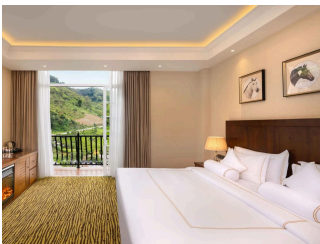

 82 Rooms

 2 Restaurants

 4 Star

 4 Bars

THE GOLDEN RIDGE HOTEL

Suitable For

- Family & Kids
- Honeymoon
- Adventurous
- Wellness Focused

Board Basis Options

- Breakfast
- Half Board
- Full Board

ACCOMMODATIONS

DELUXE ROOM

Experience a new level of luxury at The Golden Ridge with our Deluxe SGL/DBL (TWN or TPL) rooms. Whether you're a solo traveller seeking tranquillity or a couple ready to embrace hill country romance, our meticulously designed rooms cater to your unique preferences. Immerse yourself in panoramic views, indulge in curated comfort, and let our hospitality create a string of cherished memories. Your journey to elevated elegance begins here.

 2 Adults

DELUXE QUADRUPLE

At the Golden Ridge, Nuwara Eliya, we offer a range of luxury accommodations featuring all the amenities and facilities necessary to ensure that your visit is soothing and relaxing. We are here to satisfy your needs and requirements at all times, whether it is arranging in-room dining or simply recommending things to do in the hill country. Savour a freshly made cup of tea, while snuggled in front of the warmth of the fireplace. Lulled by the gentle coziness, indulge in the drowsy contentment awhile before cocooning yourself in your soft and warm bed. Wrapped in the fluffy comforter, slip away to the land of Nod.

 4 Adults

MOUNTAIN VIEW SUITES

Discover a new horizon of luxury with our Mountain View Suites at The Golden Ridge. Set against the backdrop of the hill country's breathtaking landscapes, these suites redefine opulence. Indulge in panoramic mountain vistas that provide the perfect backdrop to your escape. Whether you're seeking a romantic retreat or a serene solo getaway, our Mountain View Suites offer an unparalleled experience. Immerse yourself in curated comfort, where every detail is designed to create a lasting impression.