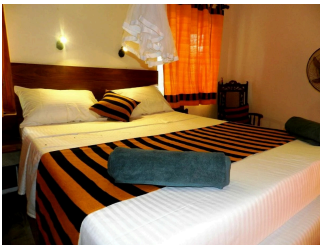

Board Basis Options

- Full Board

ACCOMMODATIONS

DELUXE LAKE VIEW

 2 Adults