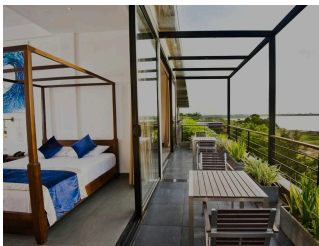

- Breakfast
- Half Board
- Full Board

ACCOMMODATIONS

LAKE VIEW DELUXE

Perfectly designed suits that have an Eco-friendly structure to blend with surrounding nature. The Lake view suite includes a balcony that has sun loungers, decking, and stunning views across the lake & the stupas of Anuradhapura. You can enjoy staying with all the scenery of the lake, sacred places & wildlife in the same place. These well-maintained suites provide all luxury & modern facilities while offering you all the fascinating views of nature. Stay in our Lake view suite to uplift your body and spirit in your own sanctuary with dedicated peacefulness.

 2 Adults

FOREST VIEW SUITE

Well-appointed suites that offer green forest views which always make the connection with sanctuary. You can experience the aesthetics of nature in morning wakeups with sweet bird songs. With the private balcony, you can enjoy outdoor living close to the forest any time of the day. These spacious suites have been arranged and furnished to provide luxurious and comfortable accommodation which includes all modern facilities. Stay in our Forest view suit, So you can enjoy the luxury while blending with nature at the same time.

 2 Adults

FAMILY SUITE

Spacious suites that offer breathtaking views of the Tissa lake which make for unforgettable relaxation. The Family Suite includes a large balcony and private dining area facing the lake Tissa. You can watch beautiful reflections of stupas to the lake which brings inspiration to your mind. These generously sized suites are specially arranged for families or friends traveling together. They are combined with all modern facilities to make your stay comfortable & unforgettable. Choose to stay in our family suits and experience the pleasure of living with nature.