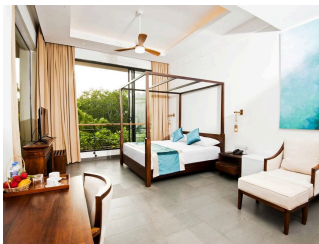

 2 Adults

FOREST VIEW SUITE

Well-appointed suites that offer green forest views which always make the connection with sanctuary. You can experience the aesthetics of nature in morning wakeups with sweet bird songs. With the private balcony, you can enjoy outdoor living close to the forest any time of the day. These spacious suites have been arranged and furnished to provide luxurious and comfortable accommodation which includes all modern facilities. Stay in our Forest view suit, So you can enjoy the luxury while blending with nature at the same time.

 2 Adults

FAMILY SUITE

Spacious suites that offer breathtaking views of the Tissa lake which make for unforgettable relaxation. The Family Suite includes a large balcony and private dining area facing the lake Tissa. You can watch beautiful reflections of stupas to the lake which brings inspiration to your mind. These generously sized suites are specially arranged for families or friends traveling together. They are combined with all modern facilities to make your stay comfortable & unforgettable. Choose to stay in our family suits and experience the pleasure of living with nature.

 4 Adults

ROYAL SUITE

Luxuriously arranged suits to experience spectacular views from the excellent height of the hotel. The private balconies available in the Royal suite, Offer panoramic views of Tissa lake, the scenic nature, and the sacred places surrounding the hotel with sceneries of the lake and the forest, surely you can sense the real calmness that you never experienced before. These richly designed spacious suites offer all luxury & modern facilities to keep you comfortable and relaxed during your stay. Choose to stay in our Royal suits & get the feeling of the ultimate treatment of royalty.