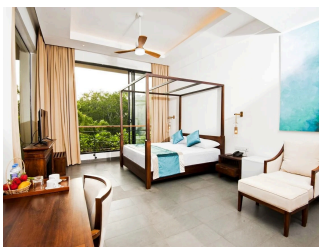

 2 Adults

FOREST VIEW SUITE

Well-appointed suites that offer green forest views which always make the connection with sanctuary. You can experience the aesthetics of nature in morning wakeups with sweet bird songs. With the private balcony, you can enjoy outdoor living close to the forest any time of the day. These spacious suites have been arranged and furnished to provide luxurious and comfortable accommodation which includes all modern facilities. Stay in our Forest view suit, So you can enjoy the luxury while blending with nature at the same time.

 2 Adults

FAMILY SUITE

Spacious suites that offer breathtaking views of the Tissa lake which make for unforgettable relaxation. The Family Suite includes a large balcony and private dining area facing the lake Tissa. You can watch beautiful reflections of stupas to the lake which brings inspiration to your mind. These generously sized suites are specially arranged for families or friends traveling together. They are combined with all modern facilities to make your stay comfortable & unforgettable. Choose to stay in our family suits and experience the pleasure of living with nature.

 4 Adults

ROYAL SUITE

Luxuriously arranged suits to experience spectacular views from the excellent height of the hotel. The private balconies available in the Royal suite, Offer panoramic views of Tissa lake, the scenic nature, and the sacred places surrounding the hotel with sceneries of the lake and the forest, surely you can sense the real calmness that you never experienced before. These richly designed spacious suites offer all luxury & modern facilities to keep you comfortable and relaxed during your stay. Choose to stay in our Royal suits & get the feeling of the ultimate treatment of royalty.