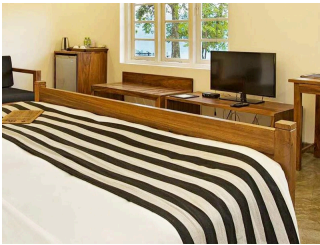

Board Basis Options

- Bed & Breakfast
- Half Board
- Full Board

FACILITIES

INDOOR SPORTS

ACCOMMODATIONS

DELUXE ROOM

There are 02 deluxe rooms.

PLANTER SUITE

There is one planter suite.

SUTHERLAND SUITE

There is one Sutherland suite.

GARDEN CHALET

There are 5 chalets.

FAMILY SUITE

There is one suite

GALLERY