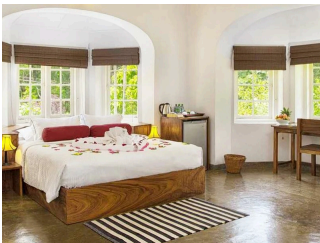

Board Basis Options

- Bed & Breakfast
- Half Board
- Full Board

FACILITIES

INDOOR SPORTS

ACCOMMODATIONS

DELUXE ROOM

There are 02 deluxe rooms.

PLANTER SUITE

There is one planter suite.

SUTHERLAND SUITE

There is one Sutherland suite.

GARDEN CHALET

There are 5 chalets.

FAMILY SUITE

There is one suite

GALLERY