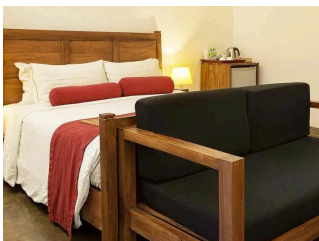

 10 Rooms

 1 Restaurants

 4 Star +

 1 Bars

THE SECRET ELLA

ELLA, SRI LANKA

The Secret Ella is a converted planter's bungalow offering a simple, character-led stay in the hill country. Positioned close to Ella's main sights, it works well for clients wanting a quieter base while exploring the surrounding viewpoints, hikes and cafés. Best suited to short, laid-back stays.

Suitable For

- Family & Kids
- Honeymoon Benefits

Board Basis Options

- Bed & Breakfast
- Half Board
- Full Board

FACILITIES

INDOOR SPORTS

ACCOMMODATIONS

DELUXE ROOM

There are 02 deluxe rooms.

PLANTER SUITE
There is one planter suite.

SUTHERLAND SUITE
There is one Sutherland suite.

GARDEN CHALET
There are 5 chalets.

FAMILY SUITE
There is one suite

GALLERY