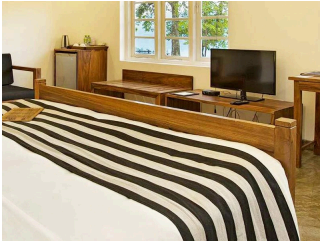

 10 Rooms

 1 Restaurants

 4 Star +

 1 Bars

THE SECRET ELLA

ELLA, SRI LANKA

The Secret Ella is a converted planter's bungalow offering a simple, character-led stay in the hill country. Positioned close to Ella's main sights, it works well for clients wanting a quieter base while exploring the surrounding viewpoints, hikes and cafés. Best suited to short, laid-back stays.

Suitable For

- Family & Kids
- Honeymoon Benefits

Board Basis Options

- Bed & Breakfast
- Half Board
- Full Board

FACILITIES

INDOOR SPORTS

ACCOMMODATIONS

DELUXE ROOM

There are 02 deluxe rooms.

PLANTER SUITE
There is one planter suite.

SUTHERLAND SUITE
There is one Sutherland suite.

GARDEN CHALET
There are 5 chalets.

FAMILY SUITE
There is one suite

GALLERY