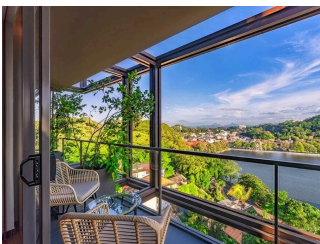

- Breakfast
- Half Board
- Full Board

ACCOMMODATIONS

DELUXE ROOM

The generous living room area with couch can accommodate one extra bed. While sitting on lounge chairs of the south-facing balcony, you can enjoy the stunning Mountain Views, some fresh mountain air and the mild afternoon sun.

2 Adults

DELUXE SUPERIOR ROOM

The generous living room area with couch can accommodate one extra bed. While sitting on lounge chairs of the south-facing balcony, you can enjoy the stunning views of the Kandy City and Lake, some fresh mountain air and the mild afternoon sun.