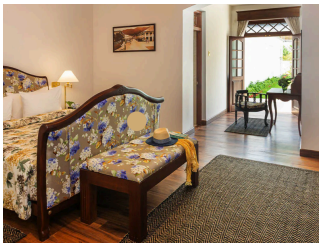

 6 Rooms

 0 Restaurants

 4 Star

 0 Bars

W15 LAKE GREGORY

NUWARA ELIYA

Suitable For

- Family & Kids
- Honeymoon
- Adventurous

Board Basis Options

- Breakfast
 - Half Board
 - Full Board
-

ACCOMMODATIONS

DELUXE GARDEN VIEW

 2 Adults

DELUXE LAKE VIEW

 2 Adults

MASTER SUITE