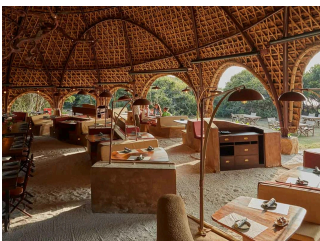

COCOON POOL SUITE

There are 04 kings bedded cocoon pool suites with private plunge pools. Can accommodate One rollaway bed or 2 futon mattresses for children.

FAMILY COCOON POOL SUITE

The Family Cocoon Suites sport an adjoining twin-bedded 20m² Urchin, perfect for older kids, offering privacy and space for parents and children alike. There are 08 family suites; comprising a Cocoon and separate Urchin with twin beds. The Urchin is about 5m away from the Cocoon.

2 Adults

RESTAURANT

RESTAURANTS

THE DINING PAVILION

Breakfast features a wide array of traditional Sri Lankan & international breakfast favourites. Lunch is a la carte with perennial favourites with a Wild Coast twist, comfort food, healthy options & more. Dinner is a wondrous affair featuring unique fare inspired by nature and the freshness of local produce.