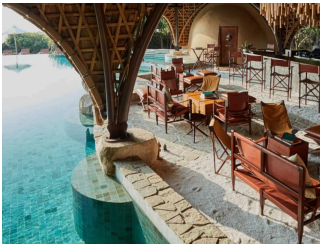

BAR

TEN TUSKERS BAR