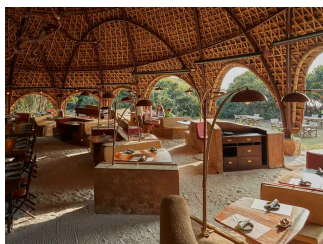

THE DINING PAVILION

Breakfast features a wide array of traditional Sri Lankan & international breakfast favourites. Lunch is a la carte with perennial favourites with a Wild Coast twist, comfort food, healthy options & more. Dinner is a wondrous affair featuring unique fare inspired by nature and the freshness of local produce.