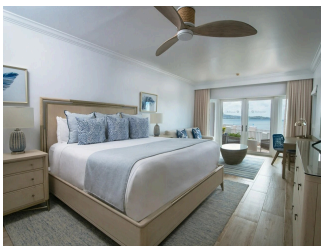

TENNIS COURT

**NON-MOTORISED
WATER SPORTS**

**MOTORISED
WATER SPORTS**

ACCOMMODATIONS

OASIS GUESTROOM

Our spacious, Ocean View Guestrooms are surrounded by the beautiful Caribbean landscape. These stunning guestrooms feature scenic ocean views that are perfect for a couple looking for a simple getaway. This room comfortably accommodates 2 adults.

 2 Adults

COASTLINE DELUXE ROOM

 2 Adults

OASIS TWO BEDROOM

Located on the hillside, the Oasis Two Bedroom villa offers captivating views overlooking the scenic ocean. This spacious room includes a private terrace for lounging. Perfect for a couple or family looking for a simple getaway.

 2 Adults

HILLTOP ONE BEDROOM VILLA

Whether you're on your honeymoon, celebrating a special occasion, or just in need of a little relaxation, our St. Lucia resort offers residential-style One Bedroom Villas located on the hillside to create the perfect sanctuary. Enjoy a scenic view overlooking the ocean complemented by lush tropical landscape from a private terrace, providing the ultimate Caribbean escape.

 2 Adults

HILLTOP TWO BEDROOM VILLA WITH POOL

The Premium Two Bedroom Ocean View Villa provides the ultimate luxurious experience. This stunning St. Lucia luxury villa is located on a hillside in perfect view of the ocean. This villa offers a St. Lucian beach house vibe making it the perfect sanctuary for a family or couple. Each villa is unique in design and features a private terrace and plunge pool.