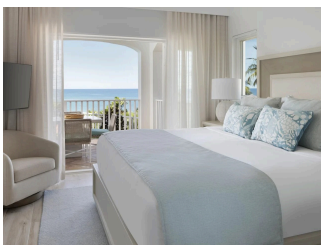

COASTLINE ONE BEDROOM SUITE

These incredible One Bedroom Coastline suites offer captivating oceanfront views along with convenient access to the property's world-class amenities. These well-appointed suites include a hot tub on an oceanfront terrace. Ideal for couples or a small family.

2 Adults