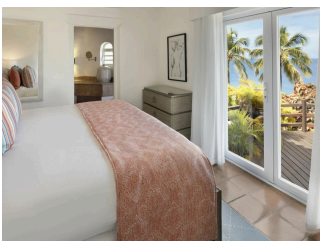

PRESIDENTIAL MANOR

2 Adults