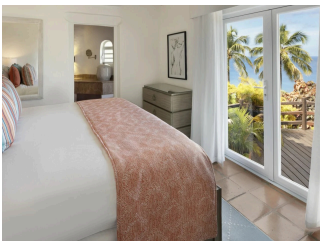

DUTCHESS MANOR

2 Adults