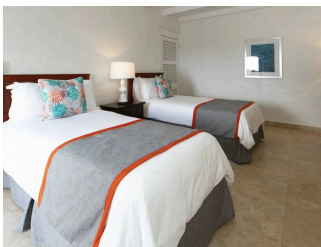

TENNIS COURT

**NON-MOTORISED
WATER SPORTS**

**MOTORISED
WATER SPORTS**

ACCOMMODATIONS

OASIS GUESTROOM

Our spacious, Ocean View Guestrooms are surrounded by the beautiful Caribbean landscape. These stunning guestrooms feature scenic ocean views that are perfect for a couple looking for a simple getaway. This room comfortably accommodates 2 adults.

 2 Adults

COASTLINE DELUXE ROOM

 2 Adults

OASIS TWO BEDROOM

Located on the hillside, the Oasis Two Bedroom villa offers captivating views overlooking the scenic ocean. This spacious room includes a private terrace for lounging. Perfect for a couple or family looking for a simple getaway.

 2 Adults

HILLTOP ONE BEDROOM VILLA

Whether you're on your honeymoon, celebrating a special occasion, or just in need of a little relaxation, our St. Lucia resort offers residential-style One Bedroom Villas located on the hillside to create the perfect sanctuary. Enjoy a scenic view overlooking the ocean complemented by lush tropical landscape from a private terrace, providing the ultimate Caribbean escape.

 2 Adults

HILLTOP TWO BEDROOM VILLA WITH POOL

The Premium Two Bedroom Ocean View Villa provides the ultimate luxurious experience. This stunning St. Lucia luxury villa is located on a hillside in perfect view of the ocean. This villa offers a St. Lucian beach house vibe making it the perfect sanctuary for a family or couple. Each villa is unique in design and features a private terrace and plunge pool.