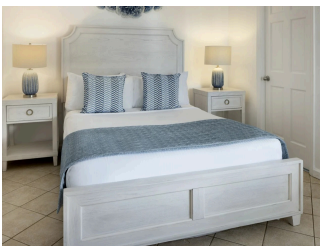

PRIME MINISTER MANOR

2 Adults