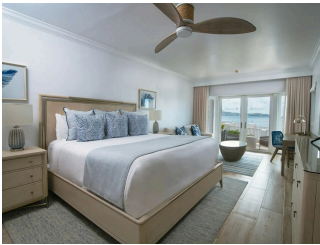

TENNIS COURT

NON-MOTORISED WATER SPORTS

MOTORISED WATER SPORTS

ACCOMMODATIONS

OASIS GUESTROOM

Our spacious, Ocean View Guestrooms are surrounded by the beautiful Caribbean landscape. These stunning guestrooms feature scenic ocean views that are perfect for a couple looking for a simple getaway. This room comfortably accommodates 2 adults.

 2 Adults

COASTLINE DELUXE ROOM

 2 Adults

OASIS TWO BEDROOM

Located on the hillside, the Oasis Two Bedroom villa offers captivating views overlooking the scenic ocean. This spacious room includes a private terrace for lounging. Perfect for a couple or family looking for a simple getaway.

 2 Adults

HILLTOP TWO BEDROOM VILLA WITH POOL

The Premium Two Bedroom Ocean View Villa provides the ultimate luxurious experience. This stunning St. Lucia luxury villa is located on a hillside in perfect view of the ocean. This villa offers a St. Lucian beach house vibe making it the perfect sanctuary for a family or couple. Each villa is unique in design and features a private terrace and plunge pool.

 2 Adults

HILLTOP THREE BEDROOM VILLA WITH POOL

Experience the height of Caribbean luxury at our ocean view hotel in St. Lucia in one of our Premium Three Bedroom Ocean View Villas. Perched on the lush hillside with multiple levels of breath taking panoramic views, these residential-style villas offer families the perfect home away from home. In addition, these St. Lucia luxury villas also feature a private terrace and plunge pool overlooking the ocean.