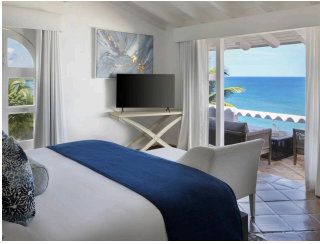

TENNIS COURT

NON-MOTORISED WATER SPORTS

MOTORISED WATER SPORTS

ACCOMMODATIONS

OASIS GUESTROOM

Our spacious, Ocean View Guestrooms are surrounded by the beautiful Caribbean landscape. These stunning guestrooms feature scenic ocean views that are perfect for a couple looking for a simple getaway. This room comfortably accommodates 2 adults.

 2 Adults

COASTLINE DELUXE ROOM

 2 Adults

OASIS TWO BEDROOM

Located on the hillside, the Oasis Two Bedroom villa offers captivating views overlooking the scenic ocean. This spacious room includes a private terrace for lounging. Perfect for a couple or family looking for a simple getaway.

 2 Adults

HILLTOP TWO BEDROOM VILLA WITH POOL

The Premium Two Bedroom Ocean View Villa provides the ultimate luxurious experience. This stunning St. Lucia luxury villa is located on a hillside in perfect view of the ocean. This villa offers a St. Lucian beach house vibe making it the perfect sanctuary for a family or couple. Each villa is unique in design and features a private terrace and plunge pool.

 2 Adults

HILLTOP THREE BEDROOM VILLA WITH POOL

Experience the height of Caribbean luxury at our ocean view hotel in St. Lucia in one of our Premium Three Bedroom Ocean View Villas. Perched on the lush hillside with multiple levels of breath taking panoramic views, these residential-style villas offer families the perfect home away from home. In addition, these St. Lucia luxury villas also feature a private terrace and plunge pool overlooking the ocean.