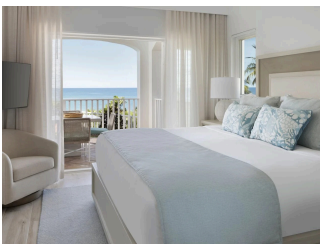

COASTLINE ONE BEDROOM SUITE

These incredible One Bedroom Coastline suites offer captivating oceanfront views along with convenient access to the property's world-class amenities. These well-appointed suites include a hot tub on an oceanfront terrace. Ideal for couples or a small family.

2 Adults