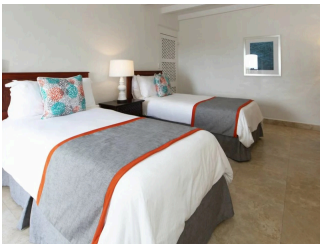

TENNIS COURT

NON-MOTORISED WATER SPORTS

MOTORISED WATER SPORTS

ACCOMMODATIONS

OASIS GUESTROOM

Our spacious, Ocean View Guestrooms are surrounded by the beautiful Caribbean landscape. These stunning guestrooms feature scenic ocean views that are perfect for a couple looking for a simple getaway. This room comfortably accommodates 2 adults.

 2 Adults

COASTLINE DELUXE ROOM

 2 Adults

OASIS TWO BEDROOM

Located on the hillside, the Oasis Two Bedroom villa offers captivating views overlooking the scenic ocean. This spacious room includes a private terrace for lounging. Perfect for a couple or family looking for a simple getaway.

 2 Adults

HILLTOP ONE BEDROOM VILLA

Whether you're on your honeymoon, celebrating a special occasion, or just in need of a little relaxation, our St. Lucia resort offers residential-style One Bedroom Villas located on the hillside to create the perfect sanctuary. Enjoy a scenic view overlooking the ocean complemented by lush tropical landscape from a private terrace, providing the ultimate Caribbean escape.

 2 Adults

HILLTOP TWO BEDROOM VILLA WITH POOL

The Premium Two Bedroom Ocean View Villa provides the ultimate luxurious experience. This stunning St. Lucia luxury villa is located on a hillside in perfect view of the ocean. This villa offers a St. Lucian beach house vibe making it the perfect sanctuary for a family or couple. Each villa is unique in design and features a private terrace and plunge pool.