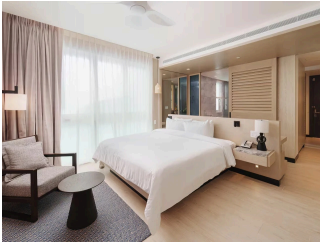

GYM

CONFERENCE
FACILITY

WINE CELLAR

TENNIS COURT

PADEL COURT

ACCOMMODATIONS

DELUXE KING RESORT VIEW

Deluxe Room offers modern, elegant décor that sets a soothing scene combining with sustainable design. Savour uninterrupted Caribbean views from the oversized balcony that effortlessly blends indoor/outdoor living.

 2 Adults

MOBILITY ACCESSIBLE DELUXE KING RESORT VIEW

Deluxe, 1 King Bed, Resort View, 60 sq. meter (650 sq. ft) Embrace luxury in our 1 King Deluxe Bedroom - this meticulously curated space invites you to bask in the beauty of the surroundings from your expansive balcony, offering a mesmerizing view of the resort.

 2 Adults

DELUXE DOUBLE QUEEN RESORT VIEW

Deluxe Room offers modern, elegant décor that sets a soothing scene combining with sustainable design. Savour uninterrupted Caribbean views from the oversized balcony that effortlessly blends indoor/outdoor living.

 2 Adults

2 QUEEN BEDS, MOBILITY ACCESSIBLE ROOM, RESORT VIEW

2 Queen Beds, Resort View, 60 square meter (650 square-feet) Elevate your stay to unparalleled levels of comfort and style in our Deluxe Double Queen Beds room - perfectly designed for a friends' trip or a family affair with the option of adjoining rooms, it becomes the ideal setting to keep the family close