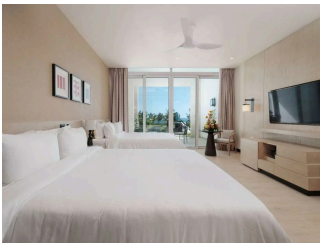

2 QUEEN BEDS, MOBILITY ACCESSIBLE ROOM, RESORT VIEW

2 Queen Beds, Resort View, 60 square meter (650 square-feet) Elevate your stay to unparalleled levels of comfort and style in our Deluxe Double Queen Beds room - perfectly designed for a friends' trip or a family affair with the option of adjoining rooms, it becomes the ideal setting to keep the family close

2 Adults