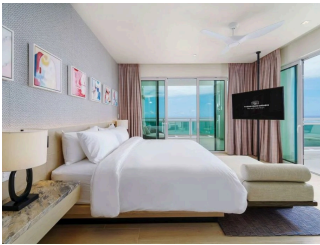

GYM

CONFERENCE
FACILITY

WINE CELLAR

TENNIS COURT

PADEL COURT

ACCOMMODATIONS

DELUXE KING RESORT VIEW

Deluxe Room offers modern, elegant décor that sets a soothing scene combining with sustainable design. Savour uninterrupted Caribbean views from the oversized balcony that effortlessly blends indoor/outdoor living.

 2 Adults

MOBILITY ACCESSIBLE DELUXE KING RESORT VIEW

Deluxe, 1 King Bed, Resort View, 60 sq. meter (650 sq. ft) Embrace luxury in our 1 King Deluxe Bedroom - this meticulously curated space invites you to bask in the beauty of the surroundings from your expansive balcony, offering a mesmerizing view of the resort.

 2 Adults

DELUXE DOUBLE QUEEN RESORT VIEW

Deluxe Room offers modern, elegant décor that sets a soothing scene combining with sustainable design. Savour uninterrupted Caribbean views from the oversized balcony that effortlessly blends indoor/outdoor living.

 2 Adults

2 QUEEN BEDS, MOBILITY ACCESSIBLE ROOM, RESORT VIEW

2 Queen Beds, Resort View, 60 square meter (650 square-feet) Elevate your stay to unparalleled levels of comfort and style in our Deluxe Double Queen Beds room - perfectly designed for a friends' trip or a family affair with the option of adjoining rooms, it becomes the ideal setting to keep the family close