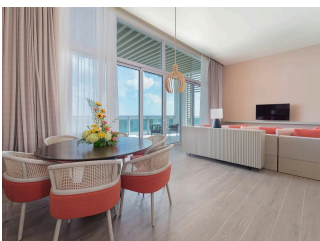

OCEAN ONE BEDROOM SUITE WITH OUTDOOR TUB

Ocean Suite offers modern, elegant décor that sets a soothing scene combining with sustainable design. Savour uninterrupted Caribbean views from 2 oversized balconies that effortlessly blends indoor/outdoor living.

2 Adults