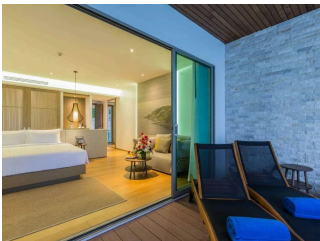

GYM

CONFERENCE
FACILITY

WINE CELLAR

TENNIS COURT

PADEL COURT

ACCOMMODATIONS

DELUXE KING RESORT VIEW

Deluxe Room offers modern, elegant décor that sets a soothing scene combining with sustainable design. Savour uninterrupted Caribbean views from the oversized balcony that effortlessly blends indoor/outdoor living.

 2 Adults

DELUXE DOUBLE QUEEN RESORT VIEW

Deluxe Room offers modern, elegant décor that sets a soothing scene combining with sustainable design. Savour uninterrupted Caribbean views from the oversized balcony that effortlessly blends indoor/outdoor living.

 2 Adults

DELUXE KING OCEAN VIEW

Deluxe Room offers modern, elegant décor that sets a soothing scene combining with sustainable design. Savour uninterrupted Caribbean views from the oversized balcony that effortlessly blends indoor/outdoor living.