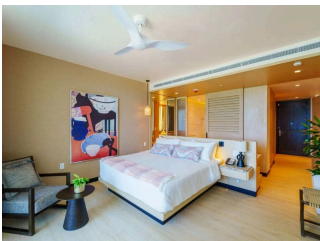

GYM

CONFERENCE
FACILITY

WINE CELLAR

TENNIS COURT

PADEL COURT

ACCOMMODATIONS

DELUXE KING RESORT VIEW

Deluxe Room offers modern, elegant décor that sets a soothing scene combining with sustainable design. Savour uninterrupted Caribbean views from the oversized balcony that effortlessly blends indoor/outdoor living.

 2 Adults

DELUXE DOUBLE QUEEN RESORT VIEW

Deluxe Room offers modern, elegant décor that sets a soothing scene combining with sustainable design. Savour uninterrupted Caribbean views from the oversized balcony that effortlessly blends indoor/outdoor living.

 2 Adults

DELUXE KING OCEAN VIEW

Deluxe Room offers modern, elegant décor that sets a soothing scene combining with sustainable design. Savour uninterrupted Caribbean views from the oversized balcony that effortlessly blends indoor/outdoor living.

 2 Adults

ZEPHYR ONE BEDROOM SUITE

Zephyr Suite offers modern, elegant décor that sets a soothing scene combining with sustainable design. Savour uninterrupted Caribbean views from 2 oversized balconies that effortlessly blends indoor/outdoor living.