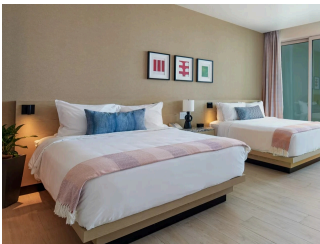

GYM

CONFERENCE
FACILITY

WINE CELLAR

TENNIS COURT

PADEL COURT

ACCOMMODATIONS

DELUXE KING RESORT VIEW

Deluxe Room offers modern, elegant décor that sets a soothing scene combining with sustainable design. Savour uninterrupted Caribbean views from the oversized balcony that effortlessly blends indoor/outdoor living.

 2 Adults

MOBILITY ACCESSIBLE DELUXE KING RESORT VIEW

Deluxe, 1 King Bed, Resort View, 60 sq. meter (650 sq. ft) Embrace luxury in our 1 King Deluxe Bedroom - this meticulously curated space invites you to bask in the beauty of the surroundings from your expansive balcony, offering a mesmerizing view of the resort.

 2 Adults

DELUXE DOUBLE QUEEN RESORT VIEW

Deluxe Room offers modern, elegant décor that sets a soothing scene combining with sustainable design. Savour uninterrupted Caribbean views from the oversized balcony that effortlessly blends indoor/outdoor living.

 2 Adults

2 QUEEN BEDS, MOBILITY ACCESSIBLE ROOM, RESORT VIEW

2 Queen Beds, Resort View, 60 square meter (650 square-feet) Elevate your stay to unparalleled levels of comfort and style in our Deluxe Double Queen Beds room - perfectly designed for a friends' trip or a family affair with the option of adjoining rooms, it becomes the ideal setting to keep the family close