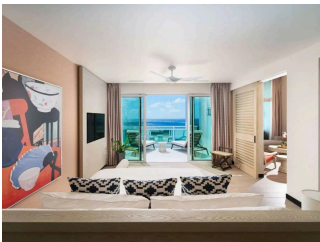

EMBER ONE BEDROOM SUITE

Ember Suite offers modern, elegant décor that sets a soothing scene combining with sustainable design. Savour uninterrupted Caribbean views from the oversized balcony that effortlessly blends indoor/outdoor living.

2 Adults