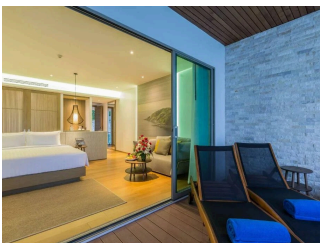

GYM

CONFERENCE
FACILITY

WINE CELLAR

TENNIS COURT

PADEL COURT

ACCOMMODATIONS

DELUXE KING RESORT VIEW

Deluxe Room offers modern, elegant décor that sets a soothing scene combining with sustainable design. Savour uninterrupted Caribbean views from the oversized balcony that effortlessly blends indoor/outdoor living.

 2 Adults

DELUXE DOUBLE QUEEN RESORT VIEW

Deluxe Room offers modern, elegant décor that sets a soothing scene combining with sustainable design. Savour uninterrupted Caribbean views from the oversized balcony that effortlessly blends indoor/outdoor living.

 2 Adults

DELUXE KING OCEAN VIEW

Deluxe Room offers modern, elegant décor that sets a soothing scene combining with sustainable design. Savour uninterrupted Caribbean views from the oversized balcony that effortlessly blends indoor/outdoor living.